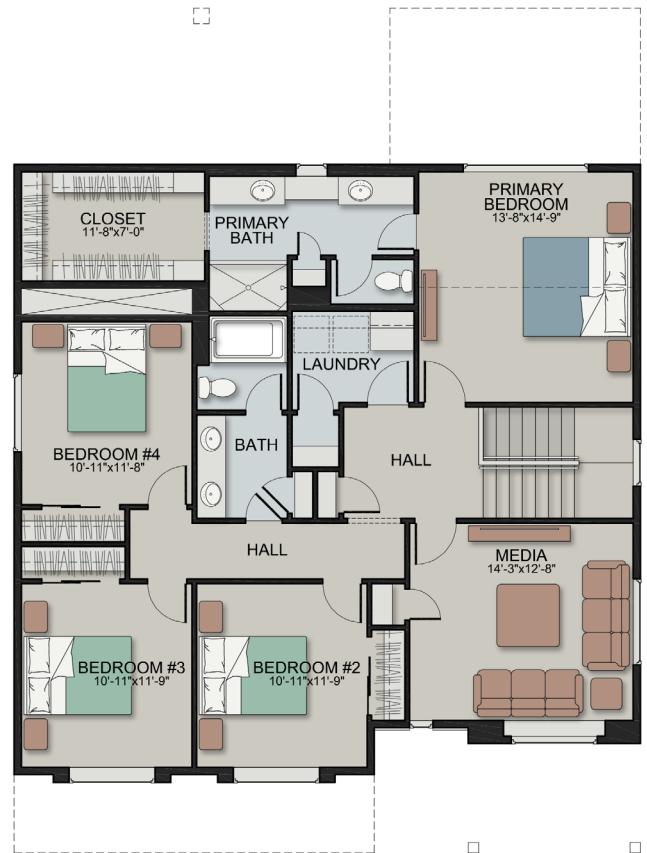

A

B

Levels: Two

ASF: 2520

Garage: 2 Car

Bedrooms: 4

Baths: 2.5

Extra Rooms: Den + Media

C

NOTES:

Home Design Options:

1. Optional 3-car garage.