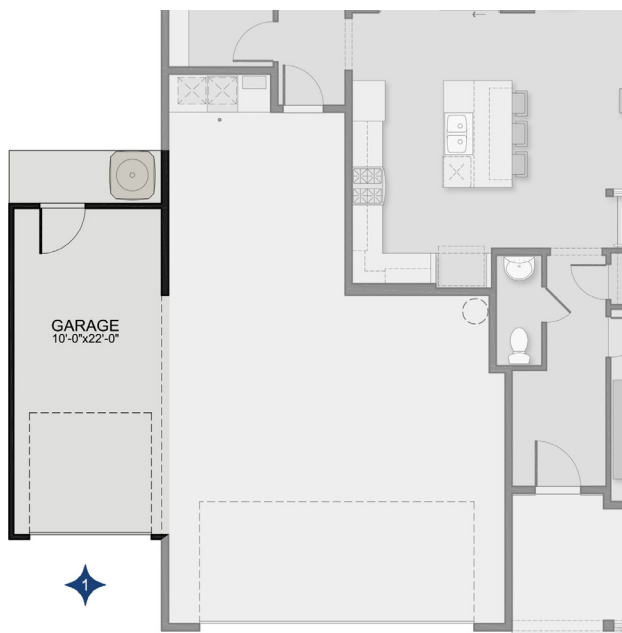

Home Design Options:

1. Optional 3-car garage.